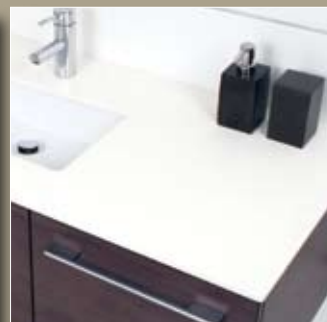

Top: Choice 1200mm, white gloss polyurethane with Ice Freestyle™ benchtop and Wender under-counter basin.

Above: Choice 900mm, Mocha Ash Laminex® with Crystal Vanilla Freestyle™ benchtop and Wender under-counter basin.

### Choice - It's yours.

Select from a large range of sizes, choose from a variety of contemporary finishes, add your preferred Freestyle™ premium benchtop finish and ceramic basin and the result is a premium vanity unit that will compliment any modern bathroom decor.

# Matheson

RANGE

choice

ADP Clear Glass Mirror 500x900

Choice 1200mm, white gloss polyurethane with Ice Freestyle™ benchtop and Appogio above counter basin.

Esedra Appogio basin

Hatria Happy Hour 9:00

Esedra Wender under-counter